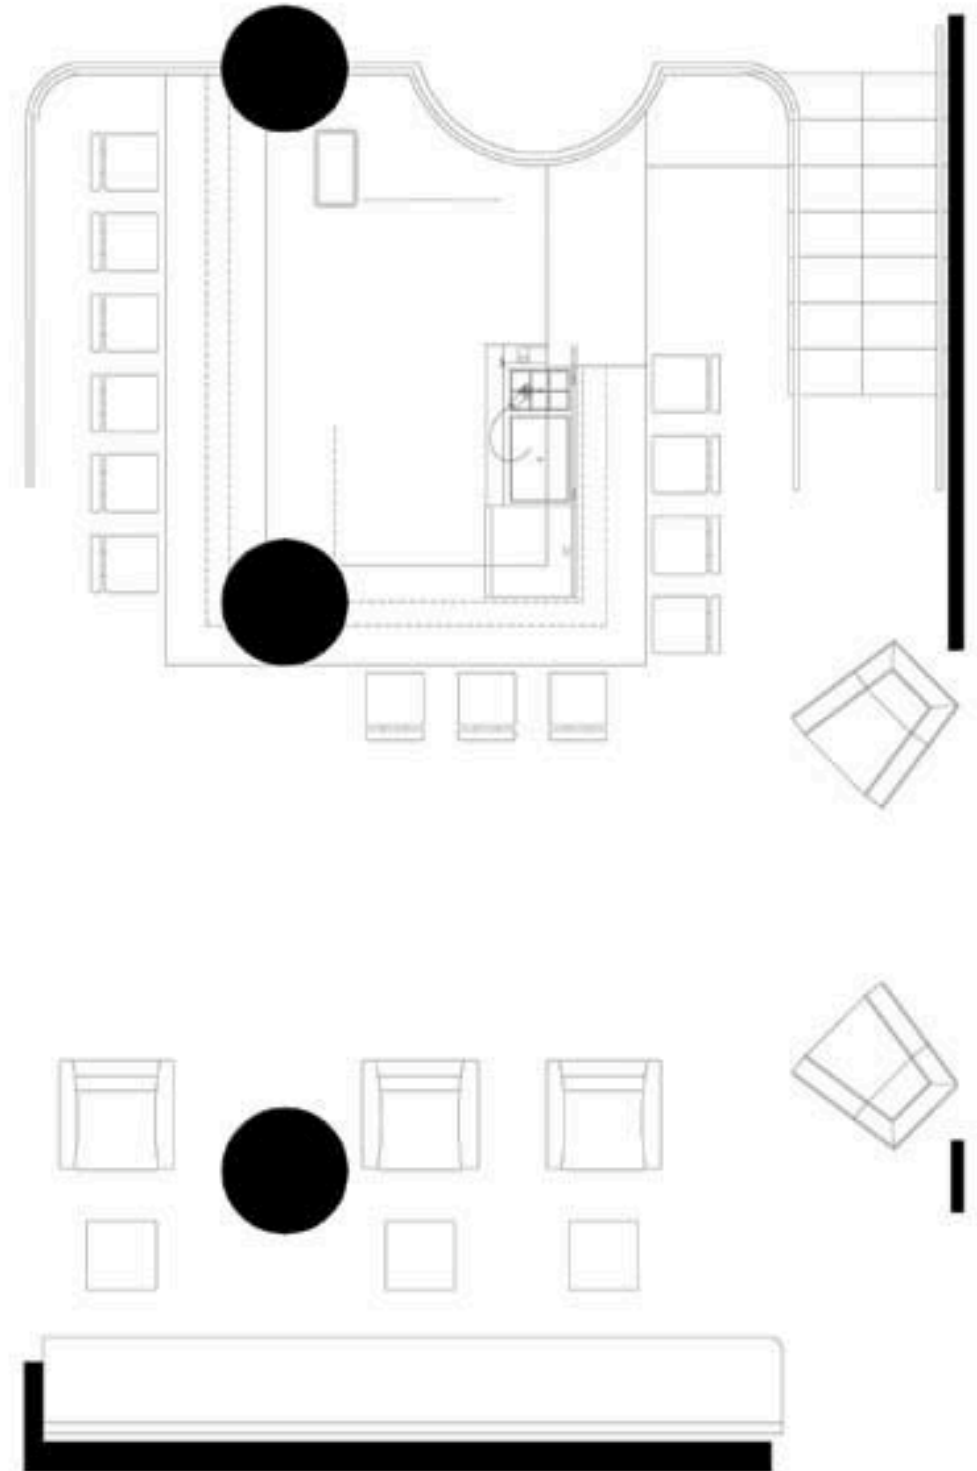

ART BAR & VIDEO LOUNGE

area

390 sq.ft. / 36.2 sq.mt.

ceiling height

13.5 ft. / 4.1 mt.

dimensions

26 x 15 ft. / 7.9 x 4.5 mt.

capacity

20 people reception style